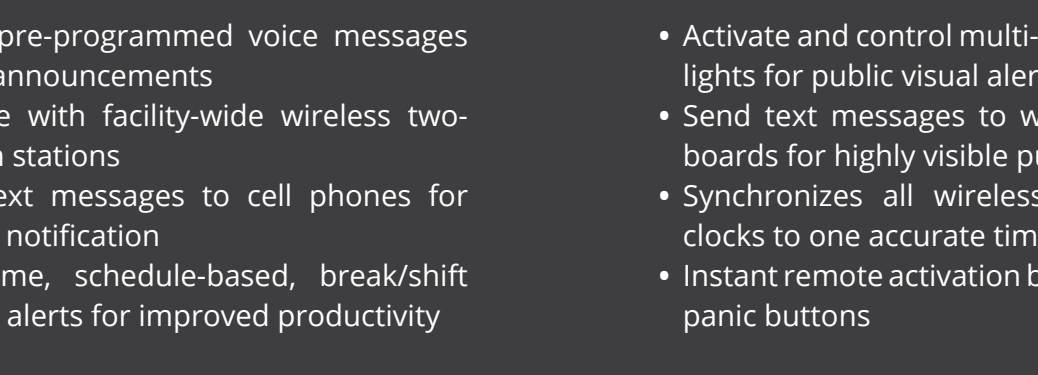

Our systems are AFFORDABLE

Visiplex wireless systems are more cost effective when compared to hard wired systems. Our systems can be self installed and only require an outlet for AC power or access to an ethernet port for POE.

Our systems are EXPANDABLE

Because Visiplex Systems are plug and play, they can easily be expanded or relocated as needed. Adding a new product can be as simple as connecting it to an outlet and registering it to your system.

Our systems are RELIABLE

Our systems use a dedicated Radio Frequency which does not rely on other networks such as WIFI or VoIP to operate. This means when your primary network is down, you will still have an operating communication system.

Our systems are HIGH-QUALITY

Visiplex designs and makes all of our systems in the US, offering the highest quality products to our customers. We also offer free technical support for the lifetime of the system in the event that additional support is ever needed.

WIRELESS BASE STATION

VS4820